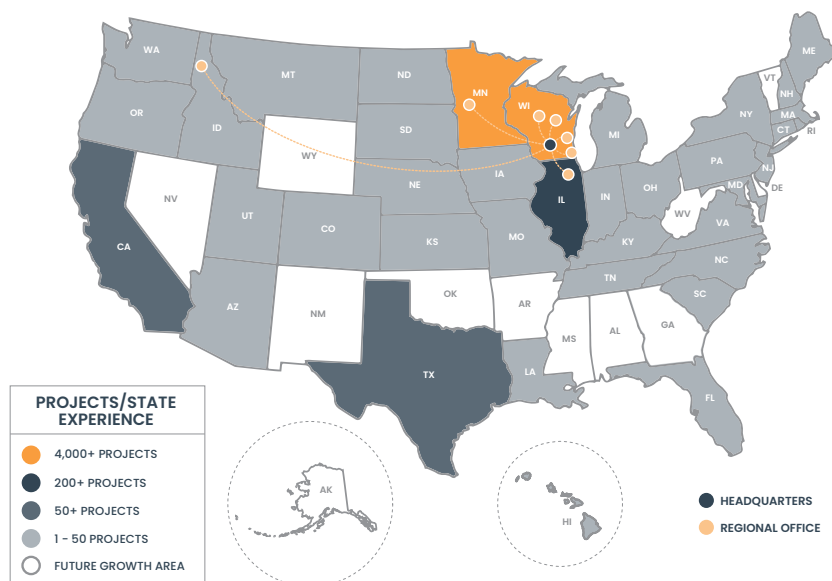

80+
TEAM
MEMBERS

25+
INDUSTRY AWARDS
Since 2015