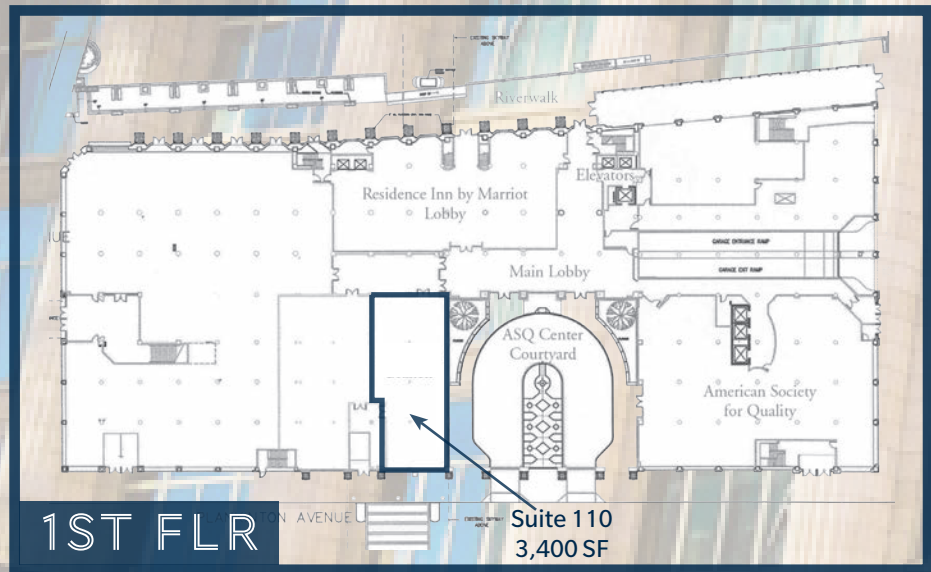

CLASSIC SPACES

THE AVENUE

ASQ CENTER