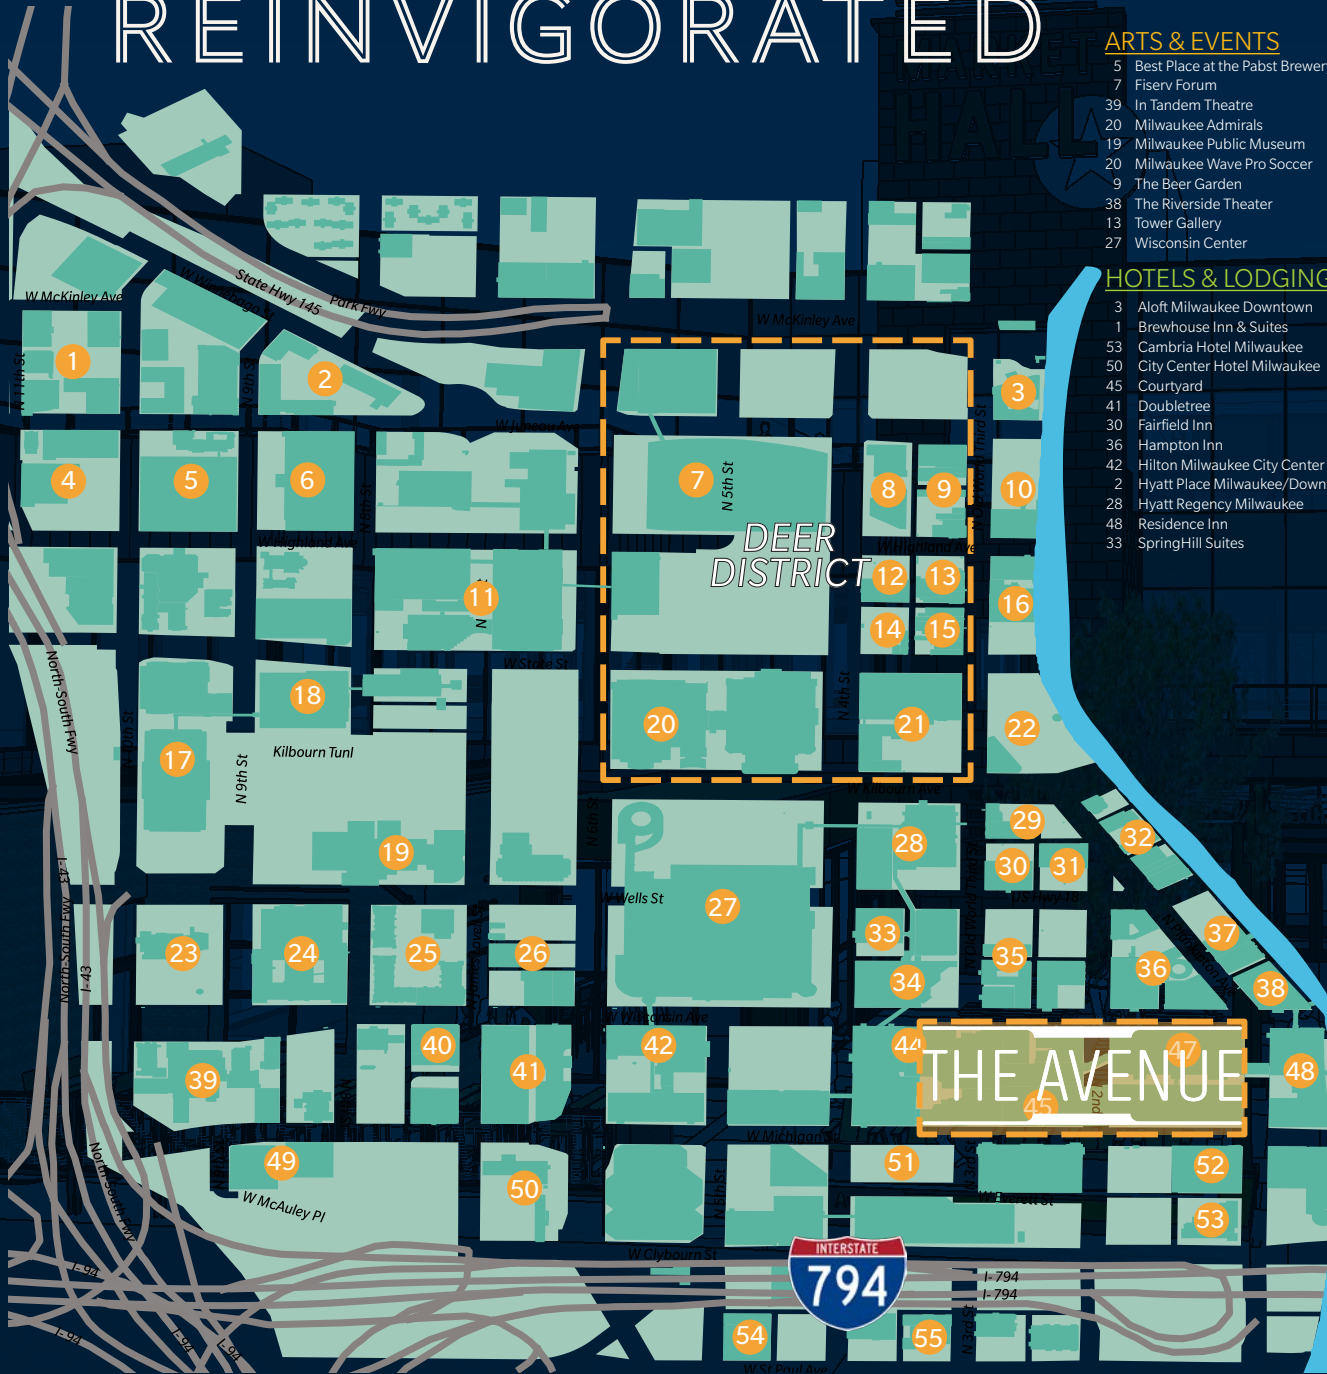

THE AVENUE

ELEVEN LOCAL BUS ROUTES

NINE NEARBY BUBLR BIKE STATIONS

LOCATED ON THE SKYWALK

DIRECT FREEWAY ACCESS

OVER 1,000 PARKING SPOTS

FOURTEEN MINUTES TO AIRPORT

SKYWALK ACCESS

CONNECTED TO THE ENTIRE CITY

WESTTOWN REINTEGRATED

3RD ST.

THE AVENUE

ARTS & EVENTS

- 5 Best Place at the Pabst Brewery
- 7 Fiserv Forum
- 39 In Tandem Theatre
- 20 Milwaukee Admirals
- 19 Milwaukee Public Museum
- 20 Milwaukee Wave Pro Soccer
- 9 The Beer Garden
- 38 The Riverside Theater
- 13 Tower Gallery
- 27 Wisconsin Center