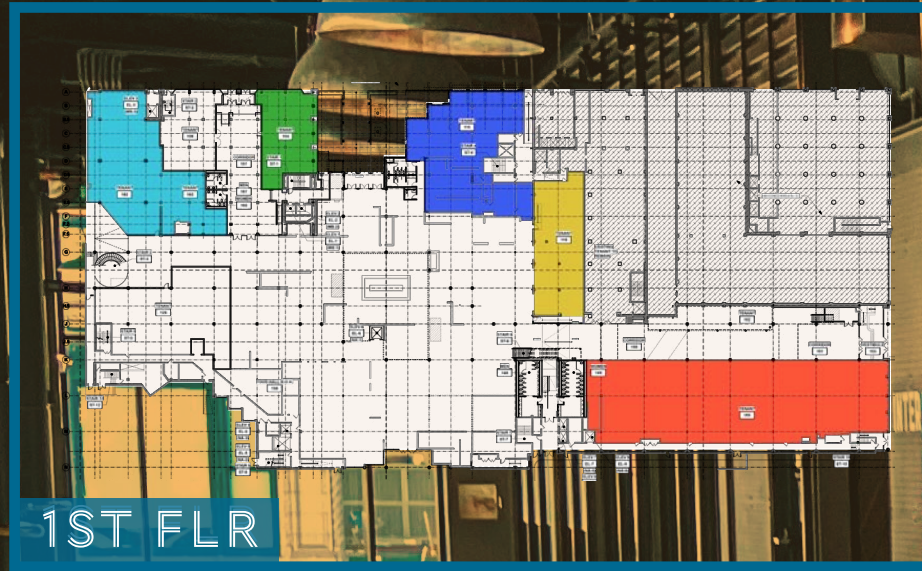

MODERN SPACES

ARCADE OFFICES

THE AVENUE

ON A
MODERN
CAMPUS