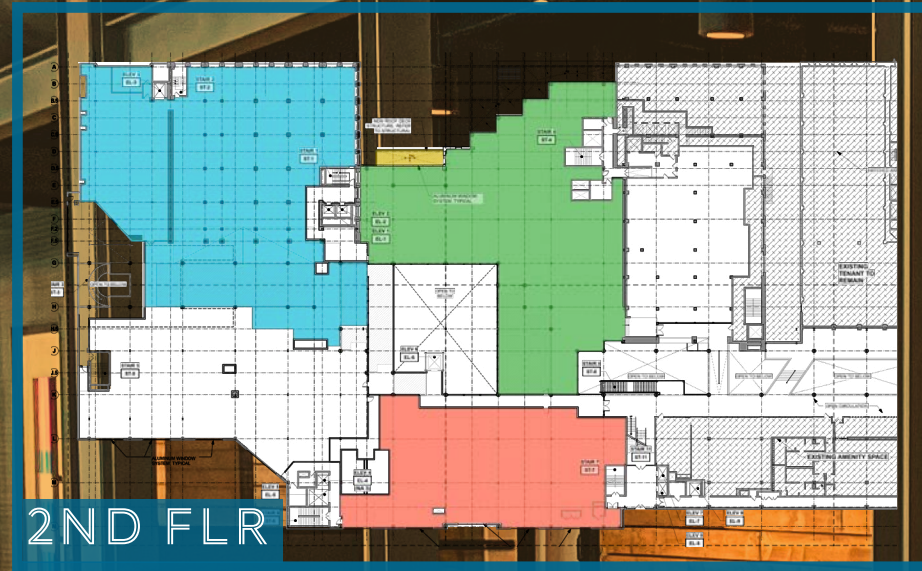

MODERN SPACES

ARCADE OFFICES

THE AVENUE

ON A
MODERN
CAMPUS