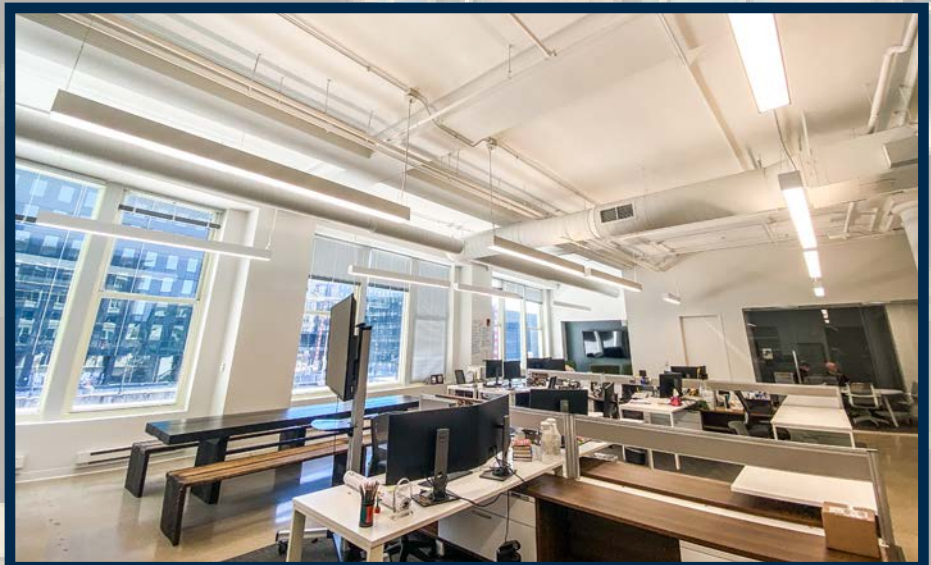

CLASSIC SPACES

THE AVENUE

ASQ CENTER