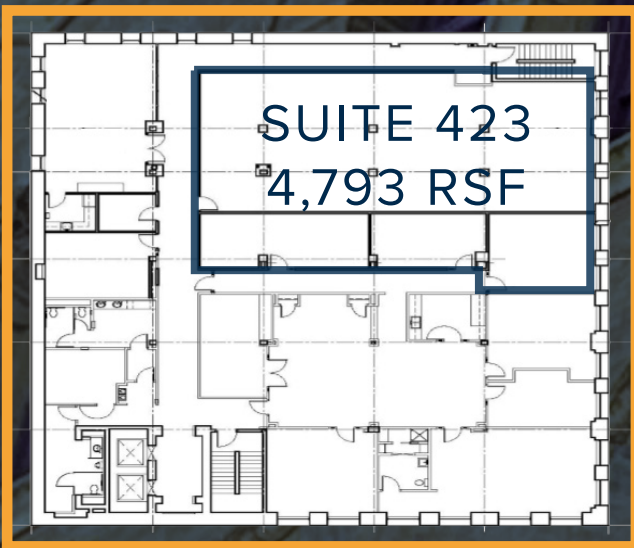

HISTORIC SPACES

ARCADE OFFICES - SMALL SUITES

THE AVENUE

WITH
RICH
HISTORY