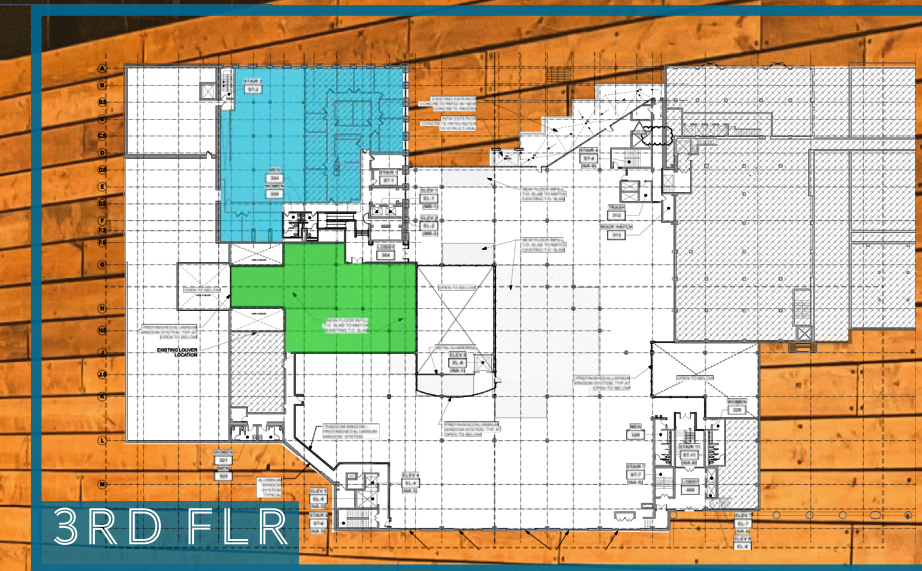

MODERN SPACES

ARCADE OFFICES

THE AVENUE

ON A
MODERN
CAMPUS