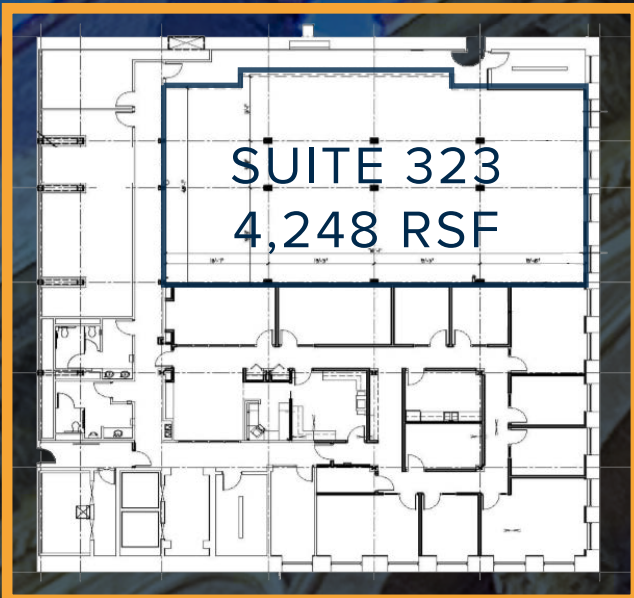

HISTORIC SPACES

ARCADE OFFICES - SMALL SUITES

THE AVENUE

WITH
RICH
HISTORY