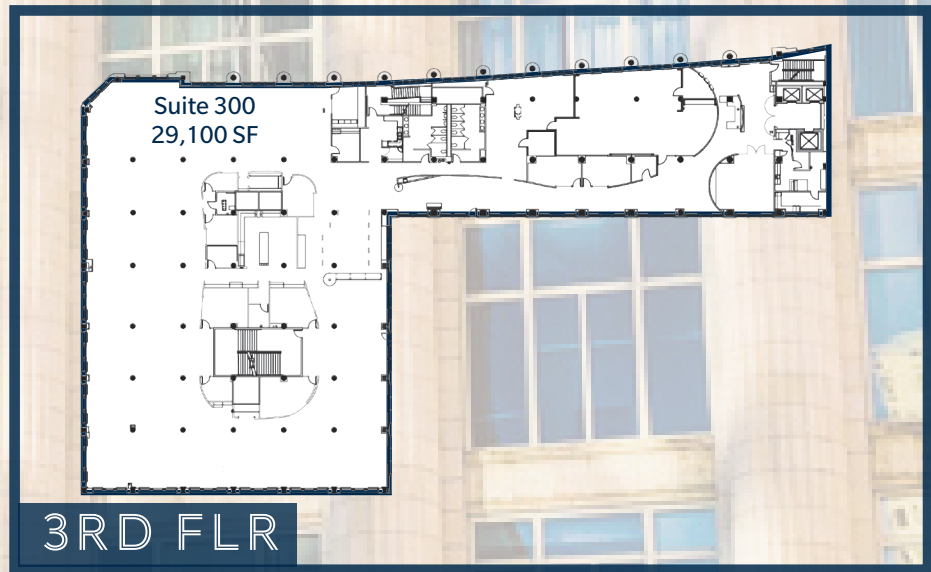

CLASSIC SPACES

THE AVENUE

ASQ CENTER