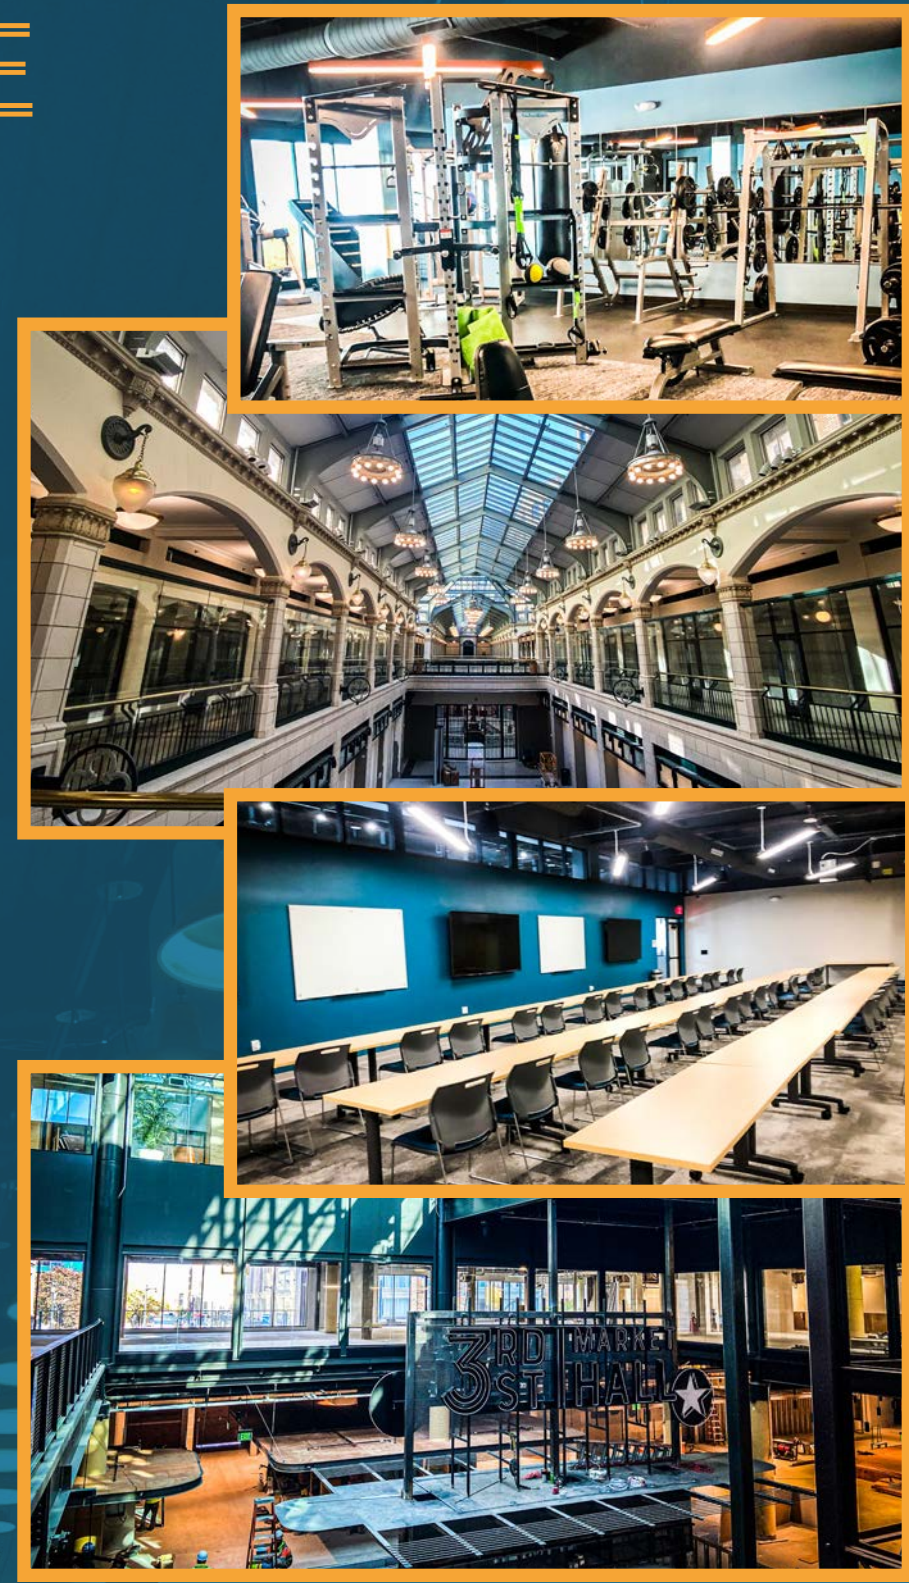

EXPERIENCE

THE AVENUE

FLEXIBLE OFFICE FOR THE MODERN WORK DAY

THE NEW WESTOWN

THE AVENUE

- ◆ 333,000 SQUARE FEET OF OFFICE SPACE
- ◆ 54 MARKET RATE APARTMENTS
- ◆ 3RD STREET MARKET HALL (2021)
- ◆ ONSITE HOTEL & RETAIL OFFERINGS
- ◆ UNLIMITED STRUCTURED PARKING
- ◆ MILWAUKEE SKYWALK CONNECTIVITY
- ◆ UNRIVALED TENANT PRIVILEGES
- ◆ INDOOR & OUTDOOR TERRACES
- ◆ AESTHETICS TO SUIT EVERY STYLE

Acquired in 2018 by a prestigious team of local and regional developers, The next era for The Avenue creates a dynamic center of commerce, entertainment, dining, and living for the community in vibrant Westown. A breathtaking rehabilitation project marries new and historic structures to create an environment for office tenants seeking the modern office lifestyle- complete with unrivaled campus amenities and tenant privileges.

- ◆ 100-PERSON CONFERENCING FACILITY
- ◆ 30-PERSON MOVIE THEATER
- ◆ FITNESS CENTER WITH FULL GYM & BIKE ROOM
- ◆ LOCKER ROOMS WITH SHOWERS
- ◆ SECURE BIKE STORAGE
- ◆ PICKLEBALL COURT
- ◆ STAFFED SPIN CLASSES
- ◆ BOAT SLIP WITH TENANT PONTOON
- ◆ COVERED PARKING STRUCTURE
- ◆ PET FRIENDLY CAMPUS
- ◆ INDOOR DOG PARK AND DOG WASH
- ◆ THIRD STREET MARKET FOOD HALL
- ◆ SHUFFLEBOARD
- ◆ GOLF SIMULATOR
- ◆ 40 PERSON CENTRAL BAR
- ◆ OUTDOOR TENANT LOUNGE
- ◆ ONSITE AIRBNB UNITS
- ◆ 24/7 SECURITY