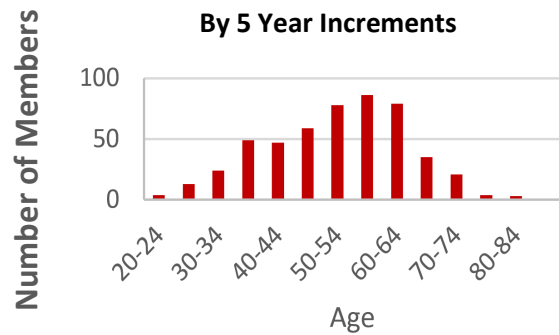

CARW REALTOR® Member Demographics

Notes

- **58%** of CARW REALTOR members are between the ages of 40-60
- **24%** of CARW REALTOR members are older than 60 years old
- **18%** of CARW REALTOR members are younger than 40 years old
- CARW REALTOR member ages:
 - **Mean:** 52 years old
 - **Median:** 53 years old
 - **Mode:** 53 years old
- The largest age group of CARW REALTOR members are between the ages of 55 and 59 making up **17%** of all REALTOR members

Age Distribution

Gender Ratio

- Of REALTOR members younger than 40, **23%** are female and **77%** are male
- Of REALTOR members aged 40-60, **23%** are female and **77%** are male
- Of REALTOR members older than 60 years old, **15%** are female and **85%** are male