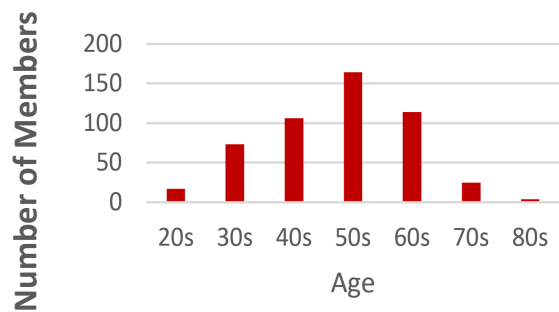

CARW REALTOR® Member Demographics

Notes

- **58%** of CARW REALTOR members are between the ages of 40-60
- **24%** of CARW REALTOR members are older than 60 years old
- **18%** of CARW REALTOR members are younger than 40 years old
- CARW REALTOR member ages:
 - **Mean:** 52 years old
 - **Median:** 53 years old
 - **Mode:** 53 years old
- The largest age group of CARW REALTOR members are between the ages of 55 and 59 making up **17%** of all REALTOR members

Age Distribution

Gender Ratio

- Of REALTOR members younger than 40, **23%** are female and **77%** are male
- Of REALTOR members aged 40-60, **23%** are female and **77%** are male
- Of REALTOR members older than 60 years old, **15%** are female and **85%** are male