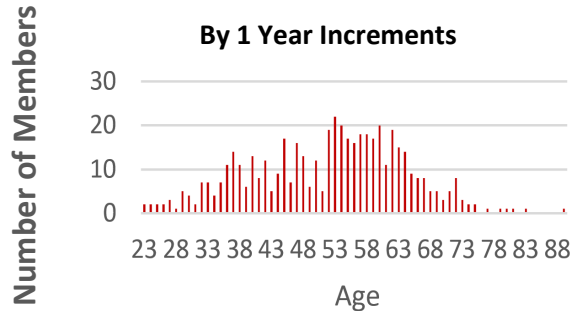

CARW REALTOR® Member Demographics

Notes

- **58%** of CARW REALTOR members are between the ages of 40-60
- **24%** of CARW REALTOR members are older than 60 years old
- **18%** of CARW REALTOR members are younger than 40 years old
- CARW REALTOR member ages:
 - **Mean:** 52 years old
 - **Median:** 53 years old
 - **Mode:** 53 years old
- The largest age group of CARW REALTOR members are between the ages of 55 and 59 making up **17%** of all REALTOR members

Age Distribution

Gender Ratio

- Of REALTOR members younger than 40, **23%** are female and **77%** are male
- Of REALTOR members aged 40-60, **23%** are female and **77%** are male
- Of REALTOR members older than 60 years old, **15%** are female and **85%** are male