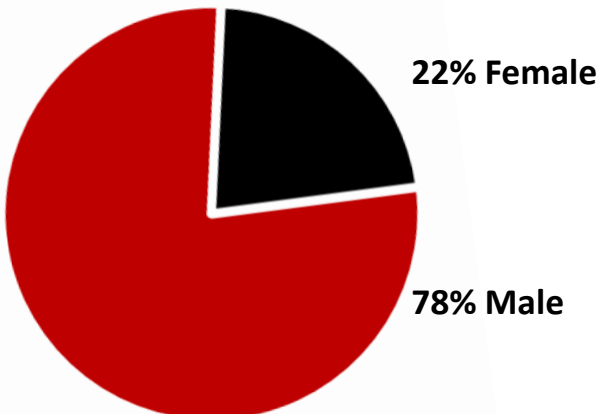

CARW REALTOR® Member Demographics

Notes

- **58%** of CARW REALTOR members are between the ages of 40-60
- **24%** of CARW REALTOR members are older than 60 years old
- **18%** of CARW REALTOR members are younger than 40 years old
- CARW REALTOR member ages:
 - **Mean:** 52 years old
 - **Median:** 53 years old
 - **Mode:** 53 years old
- The largest age group of CARW REALTOR members are between the ages of 55 and 59 making up **17%** of all REALTOR members

Age Distribution

Gender Ratio

- Of REALTOR members younger than 40, **23%** are female and **77%** are male
- Of REALTOR members aged 40-60, **23%** are female and **77%** are male
- Of REALTOR members older than 60 years old, **15%** are female and **85%** are male