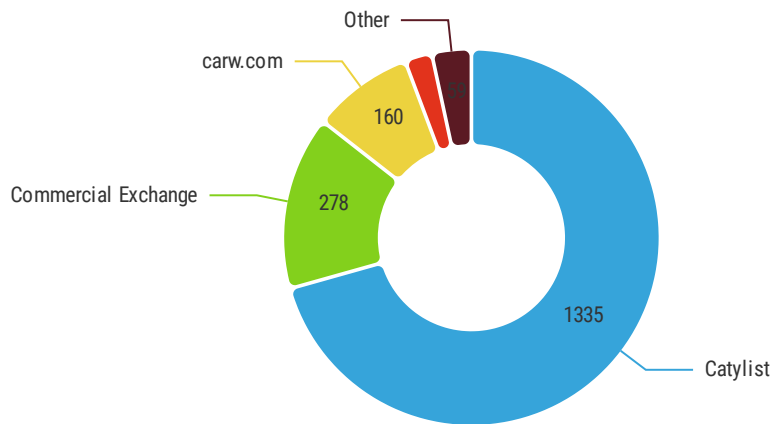

Listing Traffic Report

Sample Report (actual listing of CARW Member Broker)

Listing Traffic for Sample Broker - 90 days

Sources

Catylist	1335
Commercial Exchange	278
carw.com	160
Google	39
Other	59

Locations

1  1,437

Top US Cities

Milwaukee, Wisconsin	702
Greenville, Wisconsin	107
La Crosse, Wisconsin	64
Barrington, Illinois	64
Xenia, Ohio	54
Hartland, Wisconsin	53
New York, New York	51
Elm Grove, Wisconsin	51
Mequon, Wisconsin	49
West Bend, Wisconsin	47

Other Countries

Indonesia	11
France	4
Mexico	3
Thailand	2
Ireland	1

Request location is estimated based on IP address and may vary in accuracy.