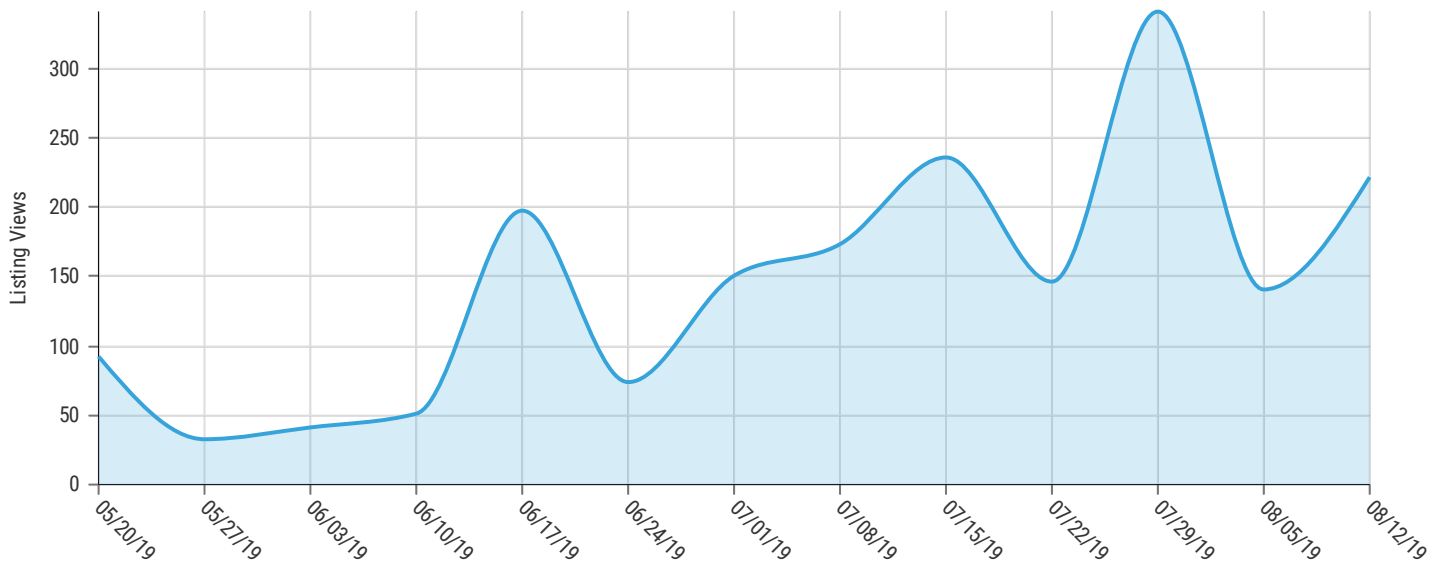

Listing Traffic Report

Sample Report (actual listing of CARW Member Broker)

Listing Traffic for Sample Broker - 90 days

Sources

Catylist	1335
Commercial Exchange	278
carw.com	160
Google	39
Other	59

Locations

Other Countries

Indonesia	11
France	4
Mexico	3
Thailand	2
Ireland	1

Request location is estimated based on IP address and may vary in accuracy.