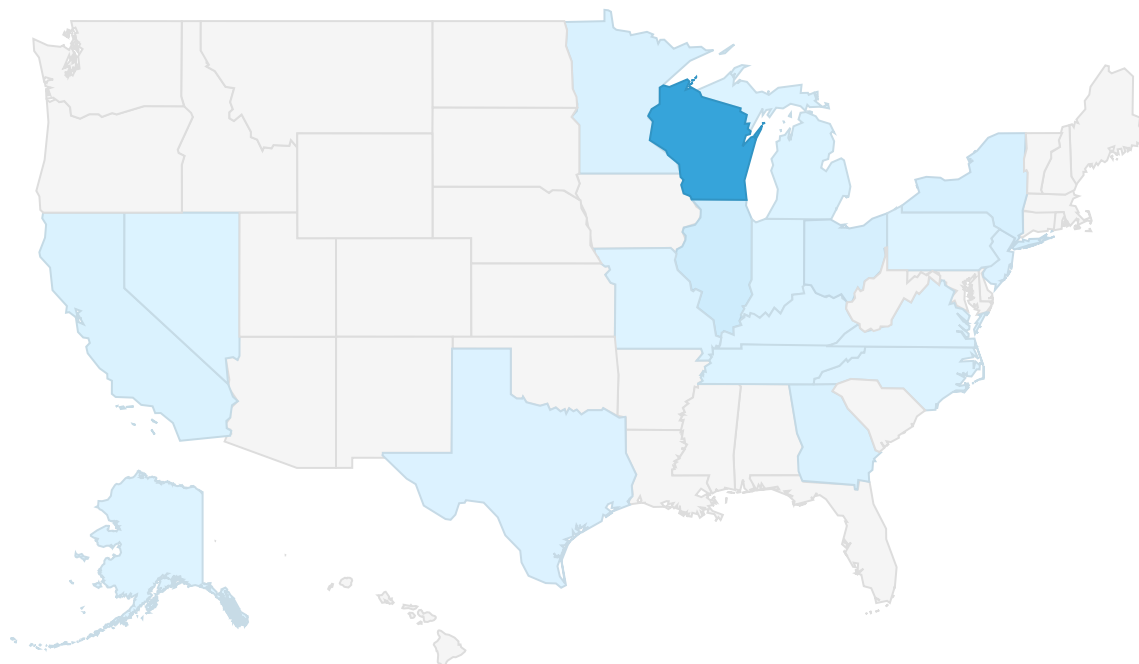

Listing Traffic Report

Sample Report (actual listing of CARW Member Broker)

Listing Traffic for Sample Broker - 90 days

Sources

Catylist	1335
Commercial Exchange	278
carw.com	160
Google	39
Other	59

Locations

1  1,437

Top US Cities

Milwaukee, Wisconsin	702
Greenville, Wisconsin	107
La Crosse, Wisconsin	64
Barrington, Illinois	64
Xenia, Ohio	54
Hartland, Wisconsin	53
New York, New York	51
Elm Grove, Wisconsin	51
Mequon, Wisconsin	49
West Bend, Wisconsin	47

Other Countries

Indonesia	11
France	4
Mexico	3
Thailand	2
Ireland	1

Request location is estimated based on IP address and may vary in accuracy.