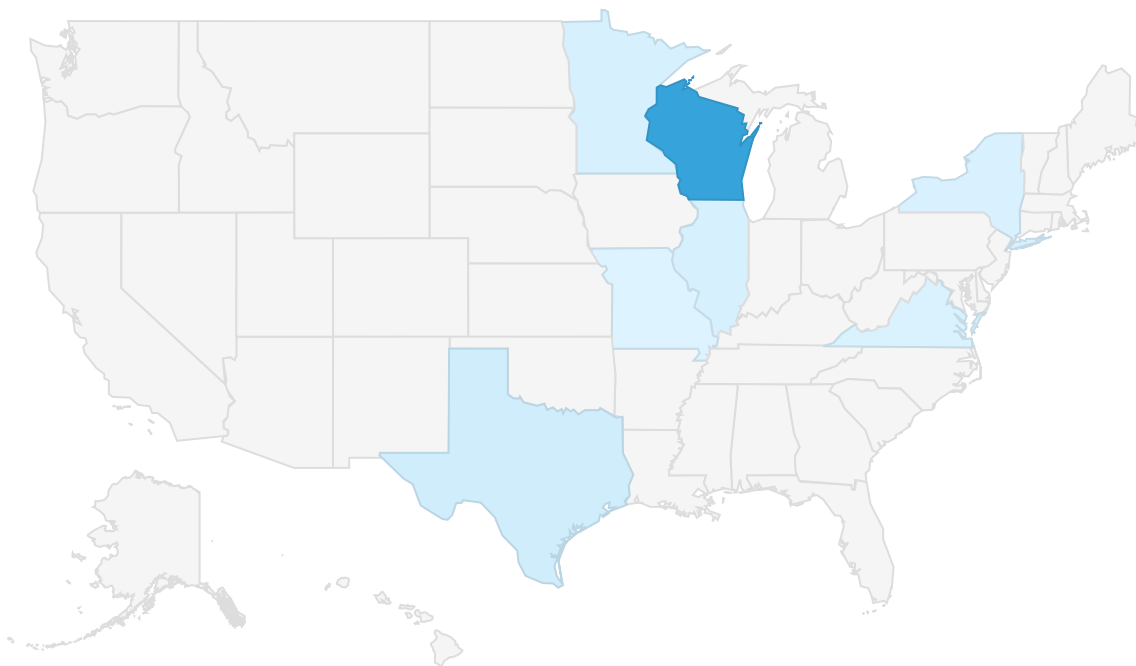

Listing Traffic

Sources

Catylist	153
carw.com	61
WI EDC's	43
Commercial Exchange - commercialexchange.com	211
google.com	9
other	2

Locations

3  131

Top US Cities

Milwaukee, Wisconsin	239
Appleton, Wisconsin	57
Burlington, Wisconsin	49
Brookfield, Wisconsin	38
Pewaukee, Wisconsin	35
San Antonio, Texas	19
Waukesha, Wisconsin	13
Greenville, Wisconsin	9
Washington D.C., District of Columbia	8
Minneapolis, Minnesota	8

Other Countries

Spain	2
Colombia	2

Request location is estimated based on IP address and may vary in accuracy.