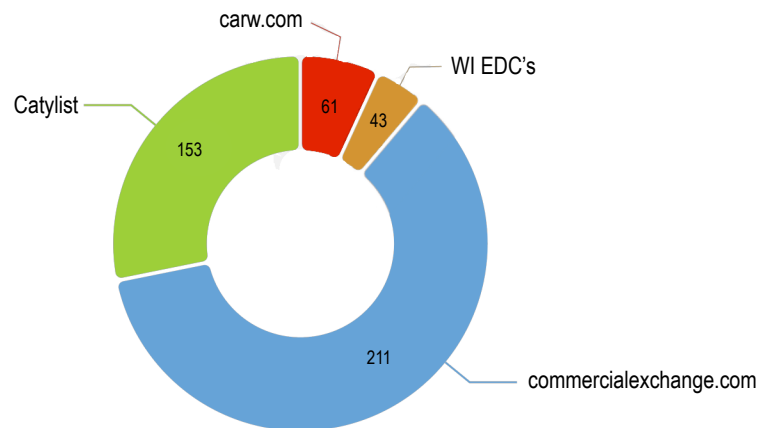

Listing Traffic

Sources

Catylist	153
carw.com	61
WI EDC's	43
Commercial Exchange - commercialexchange.com	211
google.com	9
other	2

Locations

3  131

Top US Cities

Milwaukee, Wisconsin	239
Appleton, Wisconsin	57
Burlington, Wisconsin	49
Brookfield, Wisconsin	38
Pewaukee, Wisconsin	35
San Antonio, Texas	19
Waukesha, Wisconsin	13
Greenville, Wisconsin	9
Washington D.C., District of Columbia	8
Minneapolis, Minnesota	8

Other Countries

Spain	2
Colombia	2

Request location is estimated based on IP address and may vary in accuracy.