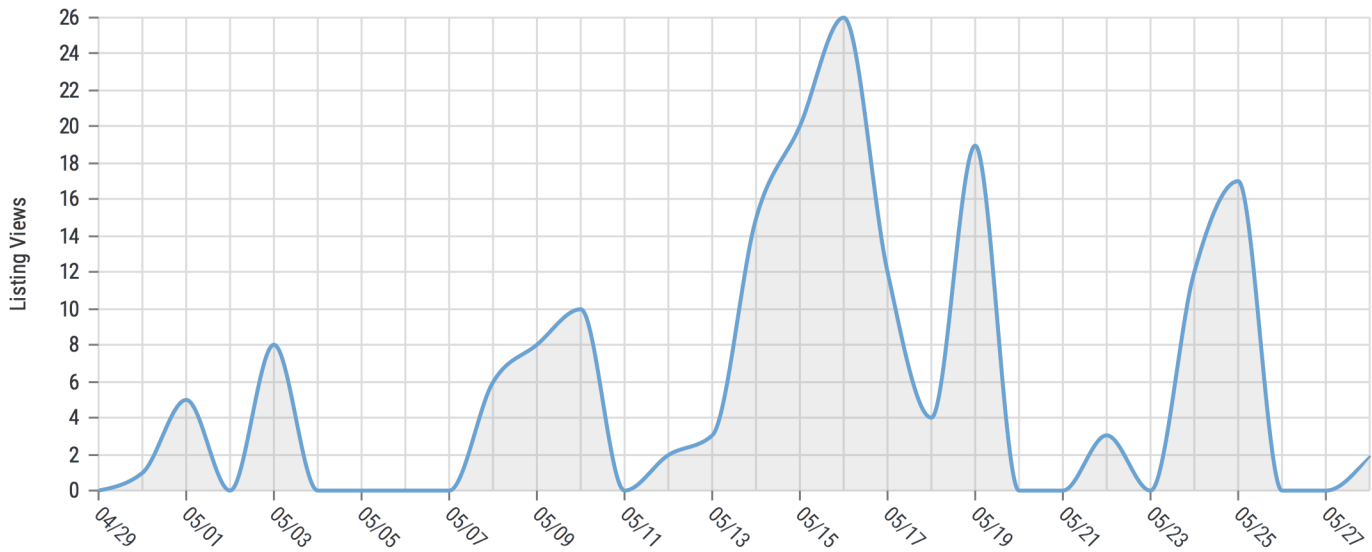

Listing Traffic

Sources

Catylist	153
carw.com	61
WI EDC's	43
Commercial Exchange - commercialexchange.com	211
google.com	9
other	2

Locations

3  131

Top US Cities

Milwaukee, Wisconsin	239
Appleton, Wisconsin	57
Burlington, Wisconsin	49
Brookfield, Wisconsin	38
Pewaukee, Wisconsin	35
San Antonio, Texas	19
Waukesha, Wisconsin	13
Greenville, Wisconsin	9
Washington D.C., District of Columbia	8
Minneapolis, Minnesota	8

Other Countries

Spain	2
Colombia	2

Request location is estimated based on IP address and may vary in accuracy.